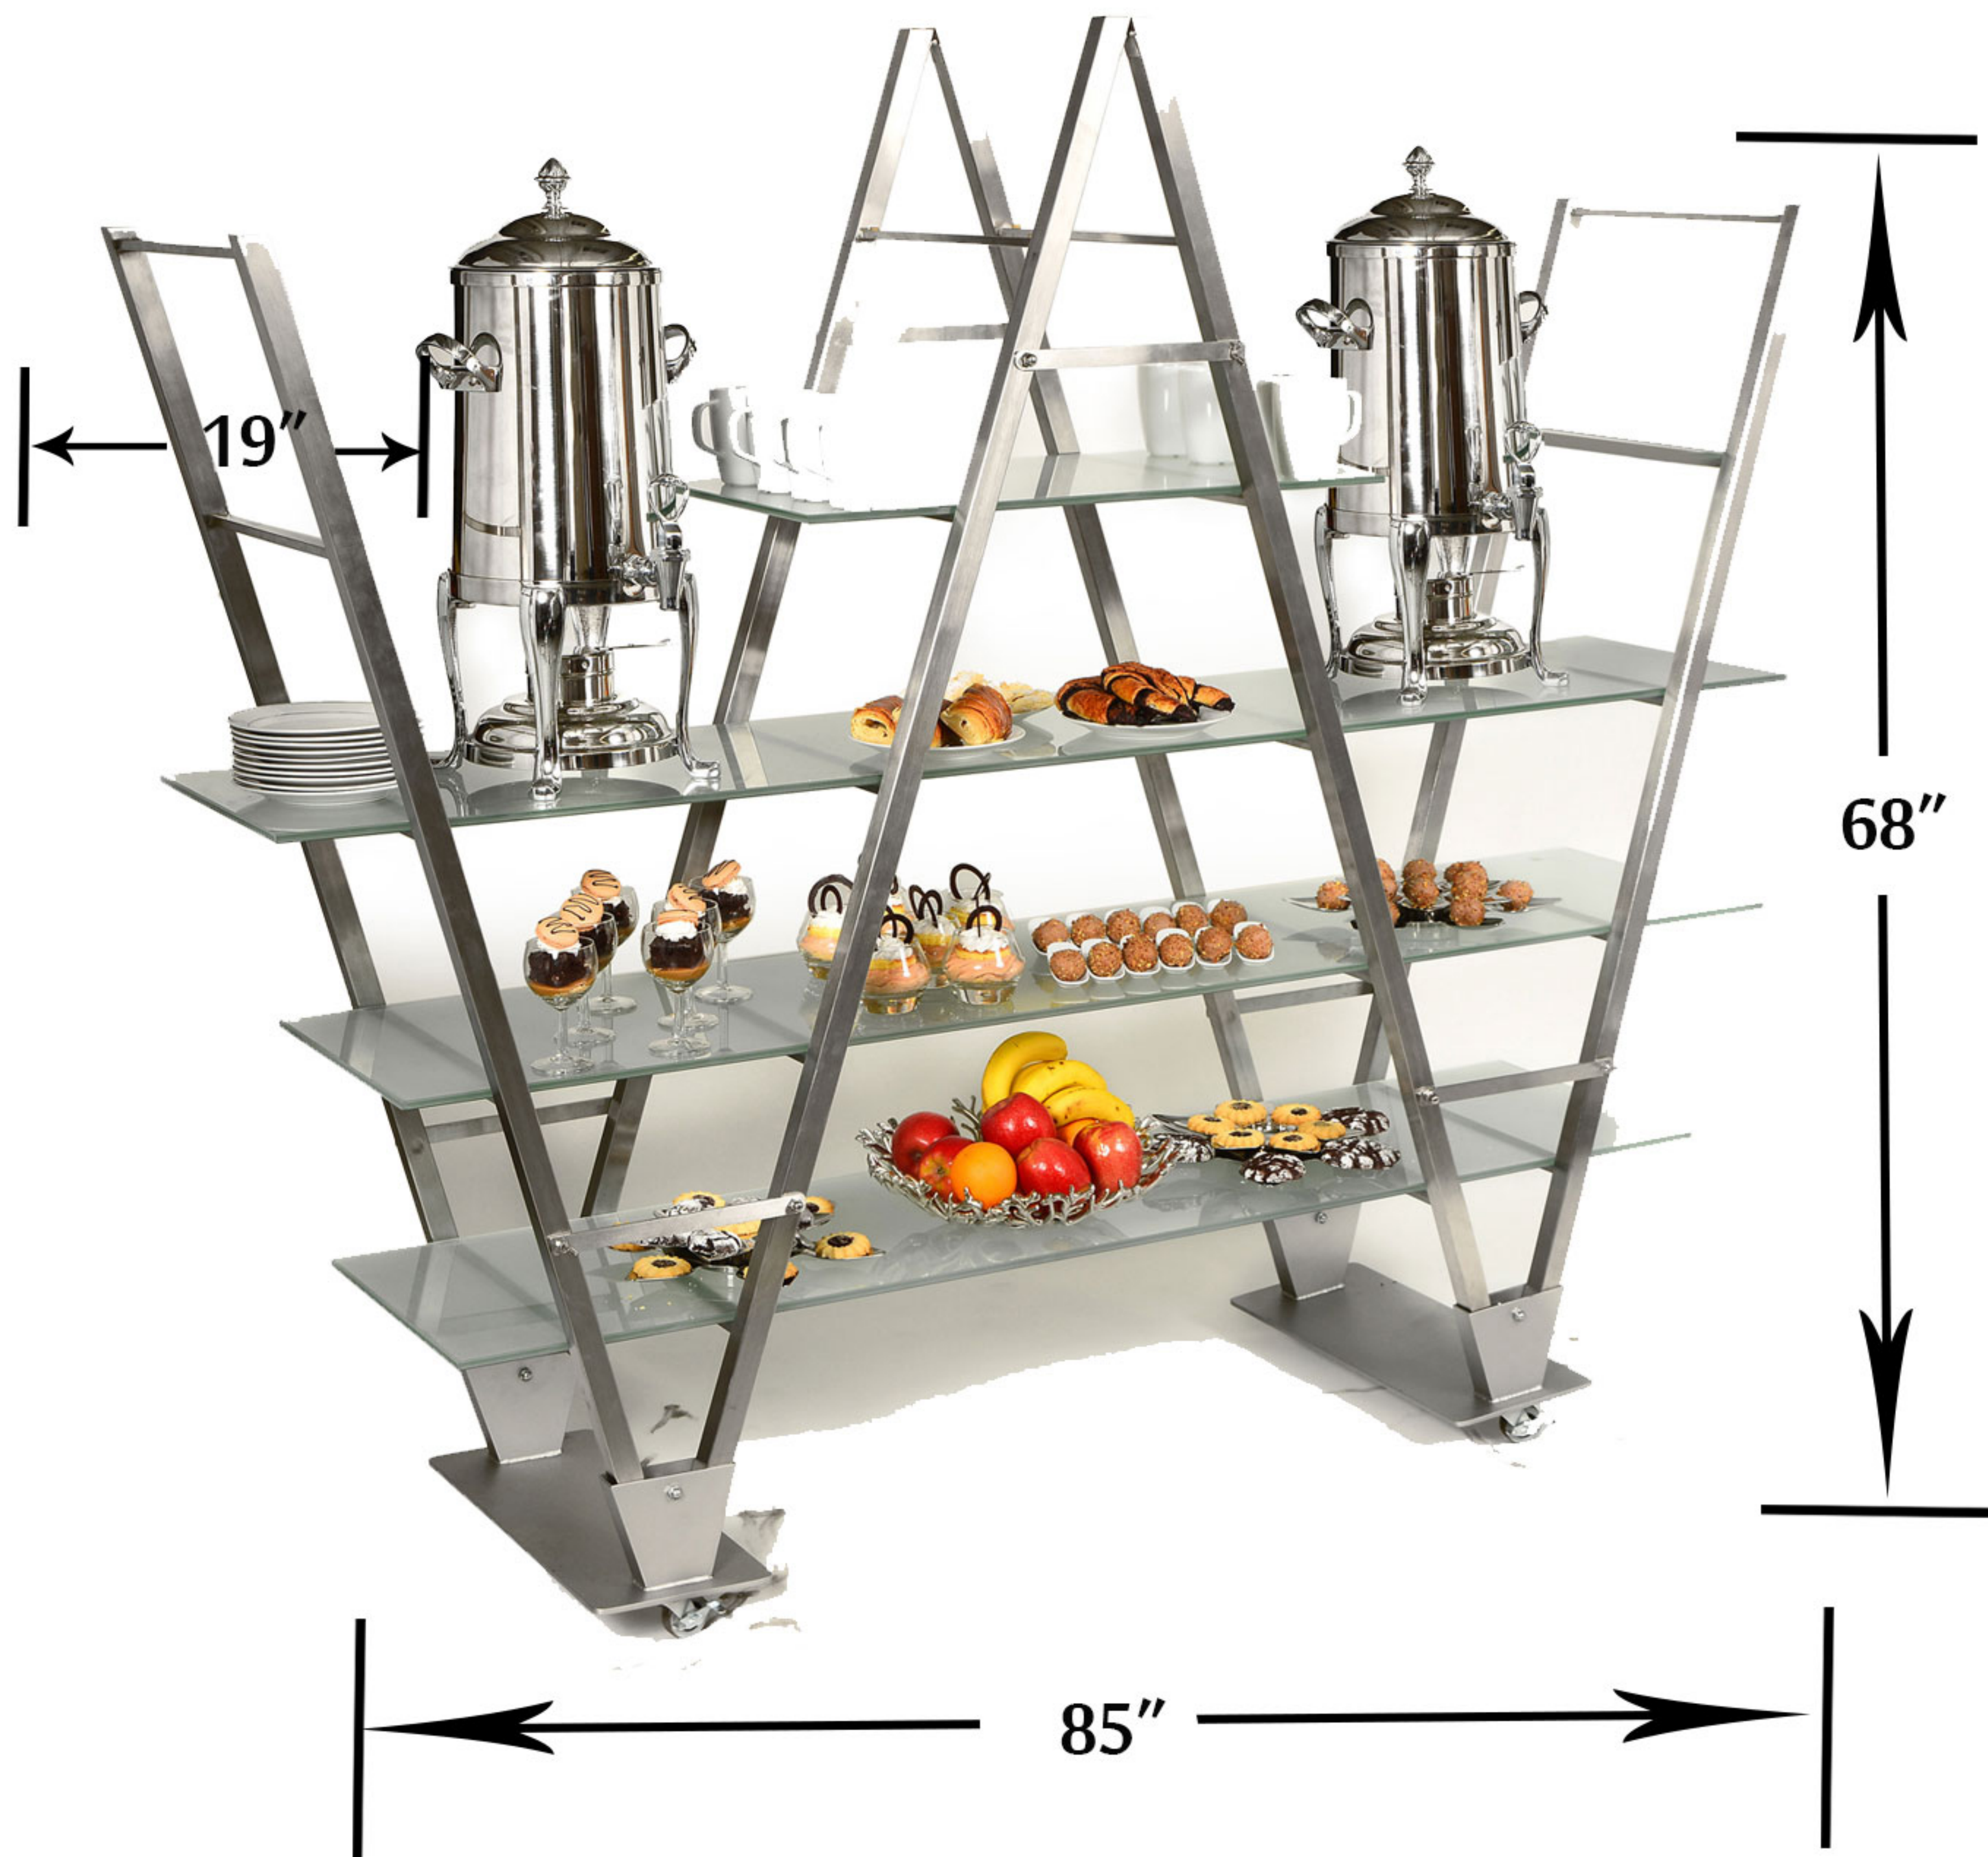

"W" Mobile Buffet

Spec Sheet

ST1770 (Standard)

W Set with 3/8 " Tempered Glass Shelves

AC1770

W Set with 3/8 " Acrylic Shelves

AC1770BK

W Set with 3/8 Black Acrylic Shelves

Features :

- Stainless Steel Single Piece Construction
- Shelves Firmly Set into Stainless Steel Frames
- Locking Caster Wheels add Safety and Stability
- Fully Collapsible; Folds to 32" for Ease of Storage
- Smooth Wheeling Over all Surfaces
- Five Level Double Sided Accessibility
- Tempered Glass with Rounded Edges
- XYLO Custom Finishes Available

Includes 10 Shelves 2 of Each

15 3/6" x 42 3/4"

15 3/6" x 40"

15 3/6" x 38 1/8"

15 3/6" x 34 1/2"

15 3/6" x 31 5/8"

Folds to 32"

For more info call: 1.888.442.4142 or visit us: www.easterntabletop.com